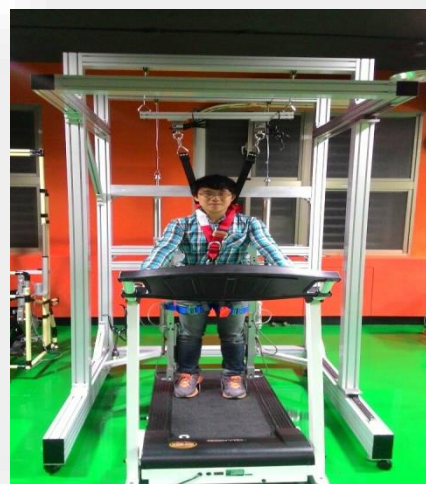

# Gait Training Using Pneumatically Actuated Robot System

Traditional gait rehabilitation

Static body-weight support

Exoskeleton-type gait rehabilitation robot

pneumatic drive

- ✓ Low-cost
- ✓ Safety
- ✓ Compliance
- ✓ Lightweight
- ✓ Direct drive without reducers